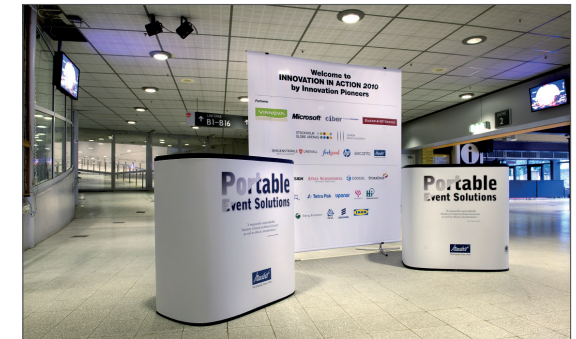

LAUNCHPACK 2.0

LAUNCHPACK 2.0

- Patented event counter
- unique design
- desk top: black (optional: Plexi-shelf, Aluminum or with customized cut-outs)
- carries additional event items like backdropwall SCENE, Roll ups..
- creative options in branding:
counterpanel, top branding and floor graphics (additional)

Size (L x H x W))

1.010 x 990 x 610 mm (Podium)

1.010 x 270 x 610 mm (Case)

Graphic wrap

Built-in shelf

Anodized aluminium

Innovative

Unique suite case design

Patented counter

Easy transportation

LAUNCHPACK 2.0

Graphic panel

Counter panel made of laminated graphic, easy to apply (with hooks)

Graphic size

1.937 x 950 mm
(add 3 mm bleed!)

Built up your LaunchPack