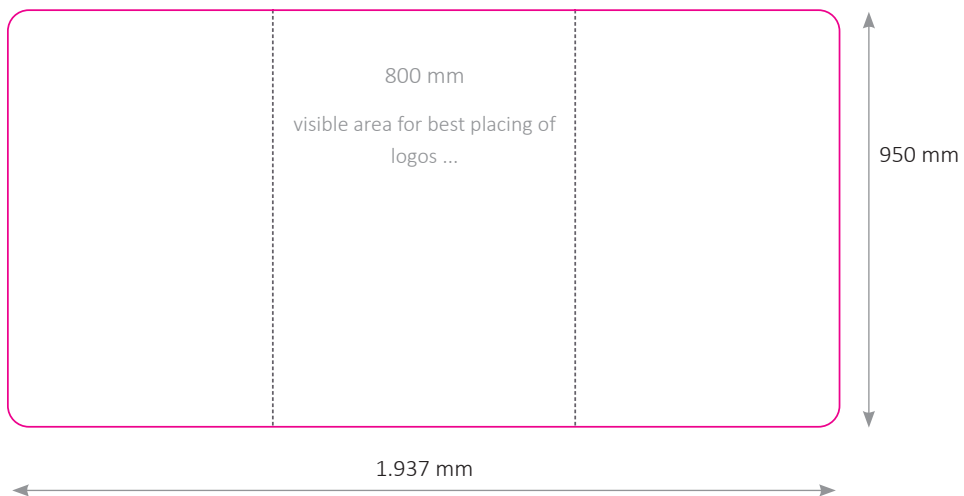

Size (L x H x W))

1.010 x 990 x 610 mm (Podium)

1.010 x 270 x 610 mm (Case)

Graphic wrap

Built-in shelf

Anodized aluminium

Innovative

Unique suite case design

Patented counter

Easy transportation

LAUNCHPACK 2.0

Graphic panel

Counter panel made of laminated graphic, easy to apply (with hooks)

Graphic size

1.937 x 950 mm
(add 3 mm bleed!)

Built up your LaunchPack

Graphic size

993 x 583 mm
(add 3 mm bleed!)

floorgraphics (optional)

Spezial Vinyl for even more branding in front of your LaunchPack.

Graphic sizes (see below)

Dateiformat fg01

1.200 x 900 mm
(add 3 mm bleed!)