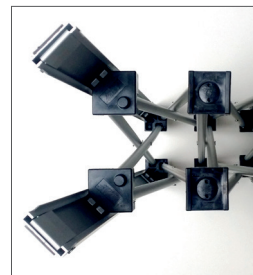

Size (L x H x W))

1.010 x 990 x 610 mm (Podium)

1.010 x 270 x 610 mm (Case)

Graphic wrap

Built-in shelf

Anodized aluminium

Innovative

Unique suite case design

Patented counter

Easy transportation

LAUNCHPACK 2.0

Graphic panel

Counter panel made of laminated graphic, easy to apply (with hooks)

Graphic size

1.937 x 950 mm
(add 3 mm bleed!)

Built up your LaunchPack