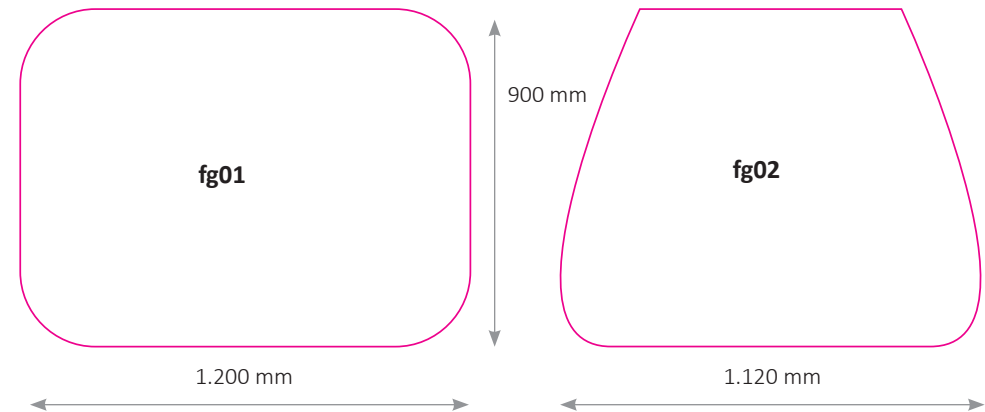

Size (L x H x W))

1.010 x 990 x 610 mm (Podium)

1.010 x 270 x 610 mm (Case)

Graphic wrap

Built-in shelf

Anodized aluminium

Innovative

Unique suite case design

Patented counter

Easy transportation

LAUNCHPACK 2.0

Graphic panel

Counter panel made of laminated graphic, easy to apply (with hooks)

Graphic size

1.937 x 950 mm
(add 3 mm bleed!)

Built up your LaunchPack

Graphic size

993 x 583 mm
(add 3 mm bleed!)

floorgraphics (optional)

Spezial Vinyl for even more branding in front of your LaunchPack.

Graphic sizes (see below)

Dateiformat fg01

1.200 x 900 mm
(add 3 mm bleed!)

Dateiformat fg02

1.120 x 900 mm
(add 3 mm bleed!)

Please ask for graphic templates (Indesign idml) and remember our general informations concerning graphics and data!

LAUNCHPACK 2.0

We can customize your desk top to your needs: with Cut-Outs, Built-Ins, dispenser, made of clear acryl, with LED-lights... Please contact us for further information!