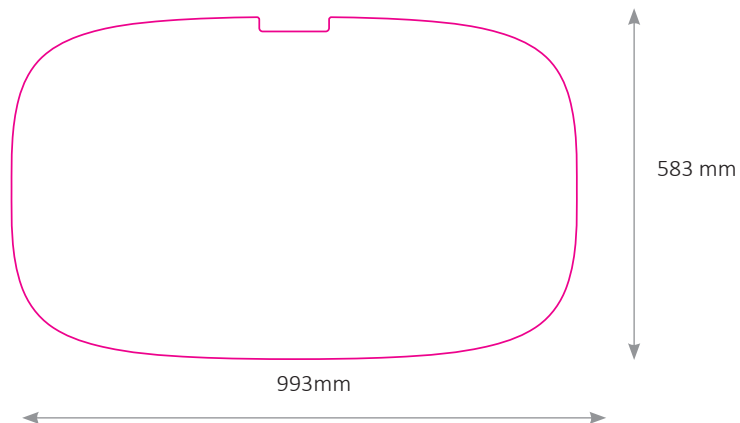

Size (L x H x W))

1.010 x 990 x 610 mm (Podium)

1.010 x 270 x 610 mm (Case)

Graphic wrap

Built-in shelf

Anodized aluminium

Innovative

Unique suite case design

Patented counter

Easy transportation

LAUNCHPACK 2.0

Graphic panel

Counter panel made of laminated graphic, easy to apply (with hooks)

Graphic size

1.937 x 950 mm
(add 3 mm bleed!)

Built up your LaunchPack

Graphic size

993 x 583 mm
(add 3 mm bleed!)

floorgraphics (optional)

Spezial Vinyl for even more branding in front of your LaunchPack.

Graphic sizes (see below)

Dateiformat fg01

1.200 x 900 mm
(add 3 mm bleed!)