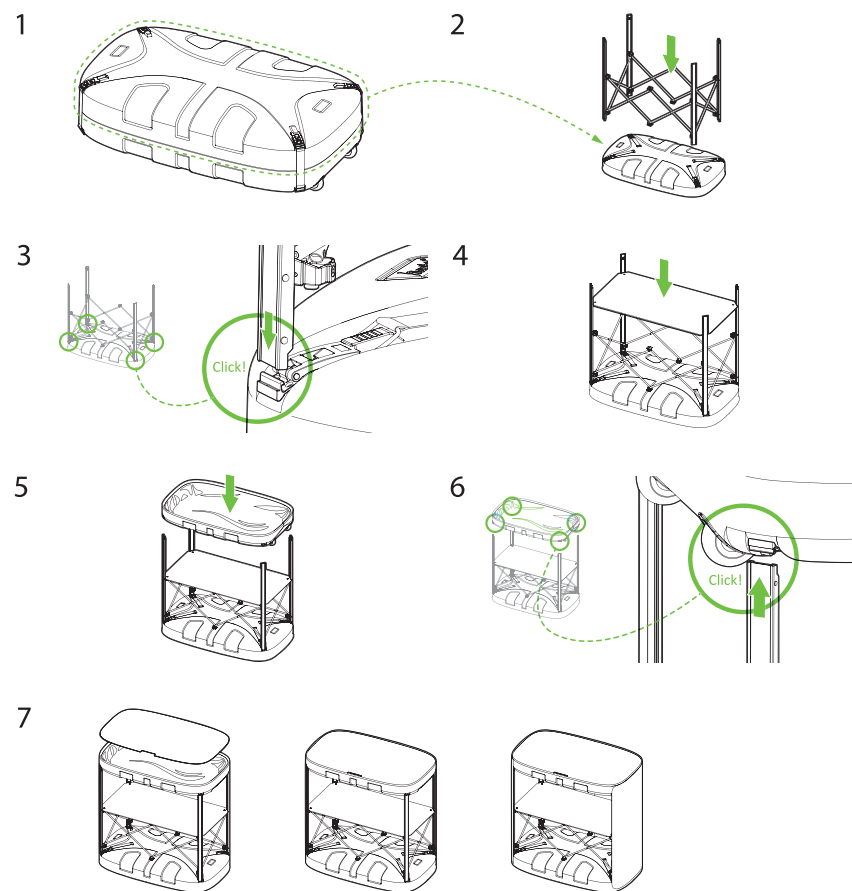

Size (L x H x W))

1.010 x 990 x 610 mm (Podium)

1.010 x 270 x 610 mm (Case)

Graphic wrap

Built-in shelf

Anodized aluminium

Innovative

Unique suite case design

Patented counter

Easy transportation

LAUNCHPACK 2.0

Graphic panel

Counter panel made of laminated graphic, easy to apply (with hooks)

Graphic size

1.937 x 950 mm
(add 3 mm bleed!)

Built up your LaunchPack