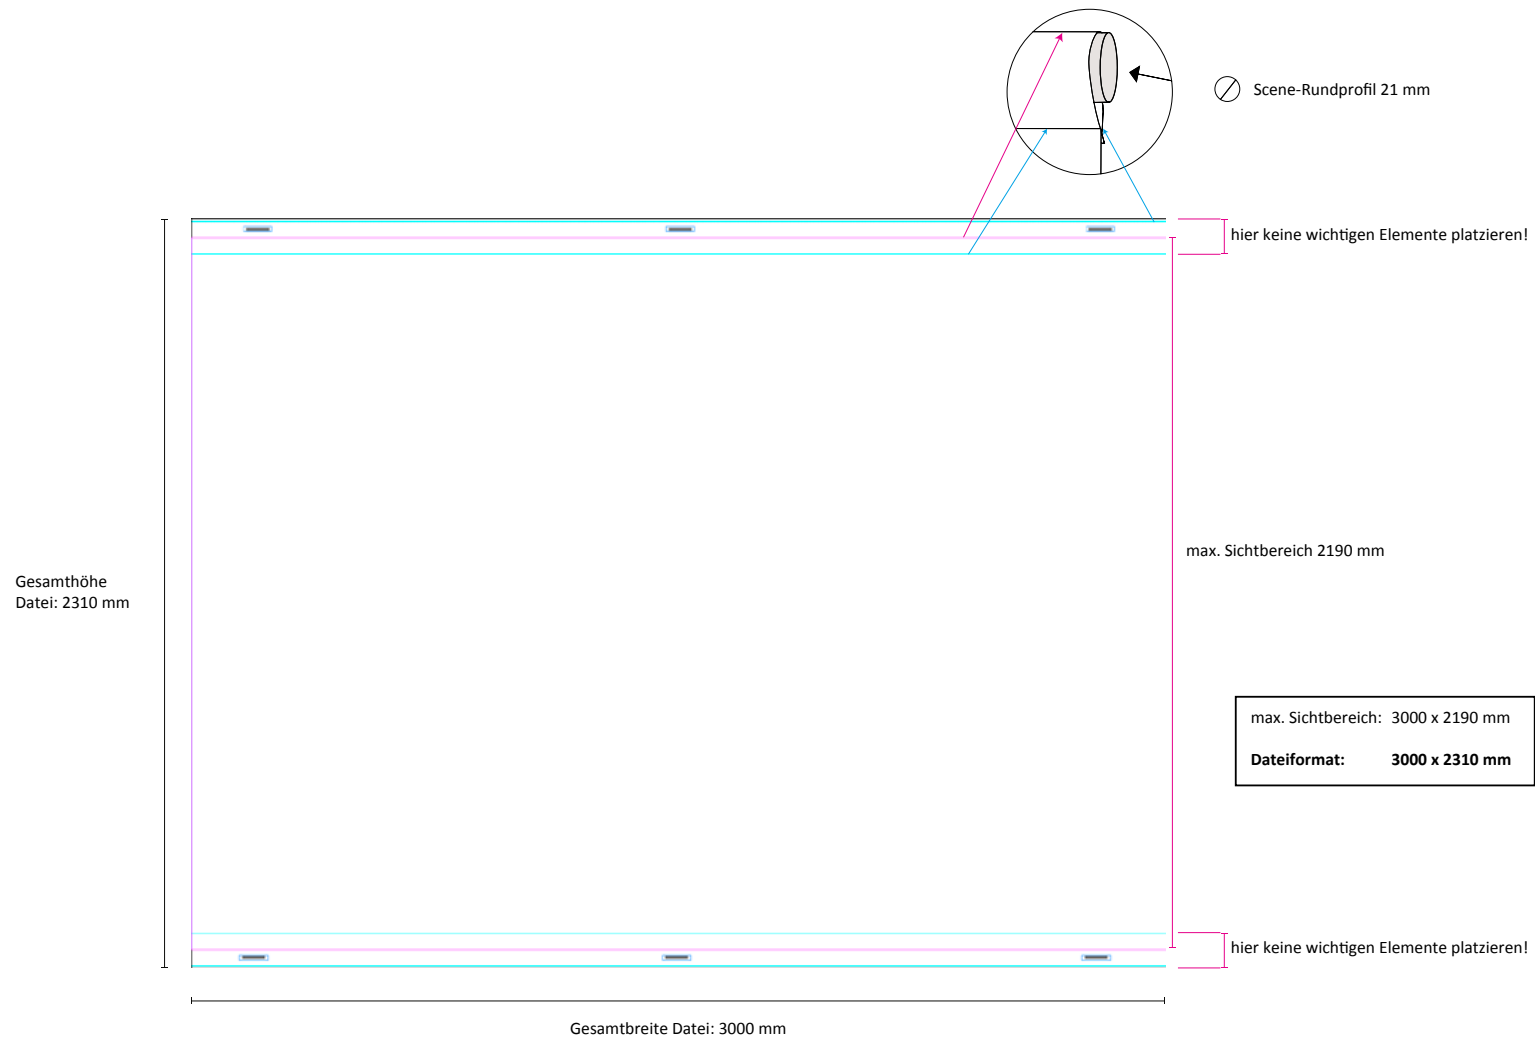

SCENE ULTRALIGHT FABRIC DISPLAY

SCENE ULTRALIGHT

Scene UltraLight is an innovative fabric display that uses the latest in stretch fabric technology to give you a flexible display that can be transported easy. The unique hard case is designed for rough handling, can hold a full 3 meters (10') backdrop and you can bring it with you on the airplane. With a setup in minutes, you can have a curved or straight backdrop that perfectly frames your event.

Oval feet

Cross base

Upper profile clip

Easy set up

Transport case

LED-lights

SCENE ULTRALIGHT FABRIC DISPLAY

Gerne können Sie auch unsere Dateivorlage (Indesign idml) anfordern. Bitte beachten Sie die allgemeinen Hinweise zum Anlegen von Druckdateien.